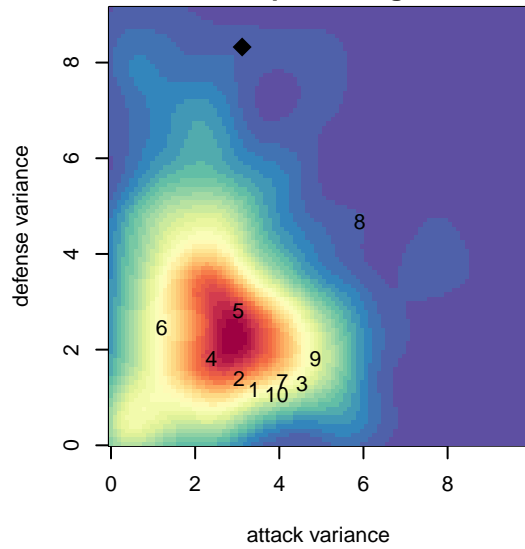

# NW United Red B05

NW United FC  
 Burlington, WA  
 B05 total strength=246  
 attack=0.23 defense=0.09  
 fall league = RCL B05 Div 5 9Aside  
 spr league = Win RCL B05 Div 6

alt names used:  
 NorthWest United B05 B Red  
 NW United 2005 Boys Classic Coach Wedge  
 NORTHWEST UNITED BOYS U12'S (WA)  
 NorthWest United B05 B Red

Venues played:  
 2016 Skagit Firecracker Silver U12  
 2016 WA Rush Cup B05 Silver 9v9 U12  
 2016 RCL B05 Div 5 9Aside  
 2016 Win RCL B05 Div 6

**NW United Red B05**  
 Dots are actual minus expected GF (blue circles) and GA (red triangles).  
 Blue line is smoothed change in attack strength. Red is smoothed change in defense strength.

**attack and defense variance (black dot)  
relative to other teams  
and top 10 in region**

**attack and defense rating  
relative to others at age  
and all opponents in last 13 months**

**Performance relative to 13 month average**