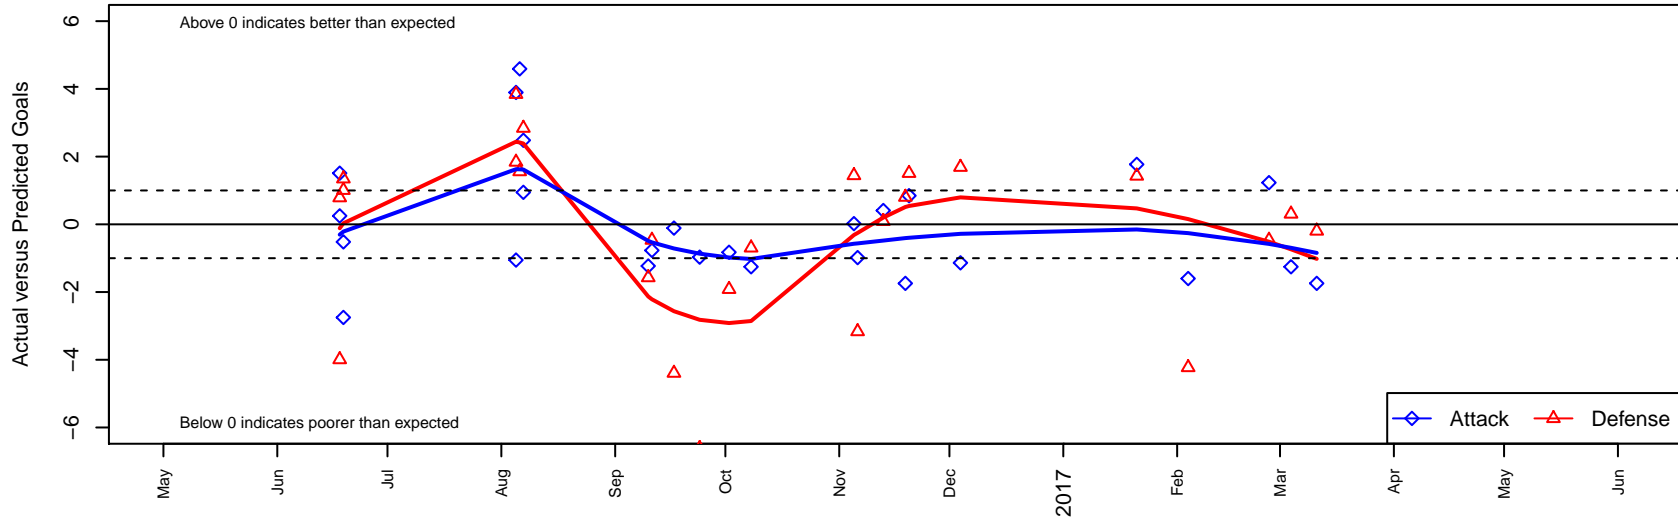

# NW United Red B05

NW United FC  
 Burlington, WA  
 B05 total strength=246  
 attack=0.23 defense=0.09  
 fall league = RCL B05 Div 5 9Aside  
 spr league = Win RCL B05 Div 6

alt names used:  
 NorthWest United B05 B Red  
 NW United 2005 Boys Classic Coach Wedge  
 NORTHWEST UNITED BOYS U12'S (WA)  
 NorthWest United B05 B Red

Venues played:  
 2016 Skagit Firecracker Silver U12  
 2016 WA Rush Cup B05 Silver 9v9 U12  
 2016 RCL B05 Div 5 9Aside  
 2016 Win RCL B05 Div 6

**NW United Red B05**  
 Dots are actual minus expected GF (blue circles) and GA (red triangles).  
 Blue line is smoothed change in attack strength. Red is smoothed change in defense strength.

**attack and defense variance (black dot)  
relative to other teams  
and top 10 in region**

**attack and defense rating  
relative to others at age  
and all opponents in last 13 months**

**Performance relative to 13 month average**