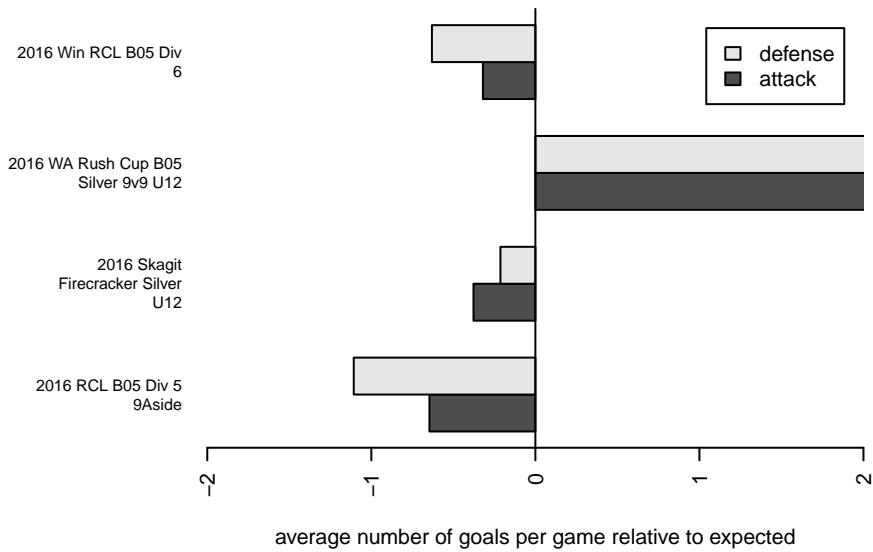

# NW United Red B05

NW United FC  
 Burlington, WA  
 B05 total strength=246  
 attack=0.23 defense=0.09  
 fall league = RCL B05 Div 5 9Aside  
 spr league = Win RCL B05 Div 6

alt names used:  
 NorthWest United B05 B Red  
 NW United 2005 Boys Classic Coach Wedge  
 NORTHWEST UNITED BOYS U12'S (WA)  
 NorthWest United B05 B Red

Venues played:  
 2016 Skagit Firecracker Silver U12  
 2016 WA Rush Cup B05 Silver 9v9 U12  
 2016 RCL B05 Div 5 9Aside  
 2016 Win RCL B05 Div 6

**NW United Red B05**  
 Dots are actual minus expected GF (blue circles) and GA (red triangles).  
 Blue line is smoothed change in attack strength. Red is smoothed change in defense strength.

**attack and defense variance (black dot)  
relative to other teams  
and top 10 in region**

**attack and defense rating  
relative to others at age  
and all opponents in last 13 months**

**Performance relative to 13 month average**