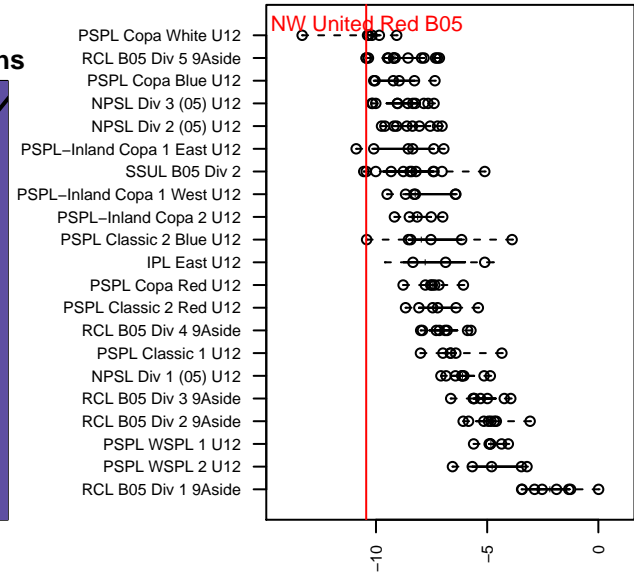

# NW United Red B05

NW United FC  
 Burlington, WA  
 B05 total strength=246  
 attack=0.23 defense=0.09  
 fall league = RCL B05 Div 5 9Aside  
 spr league = Win RCL B05 Div 6

alt names used:  
 NorthWest United B05 B Red  
 NW United 2005 Boys Classic Coach Wedge  
 NORTHWEST UNITED BOYS U12'S (WA)  
 NorthWest United B05 B Red

Venues played:  
 2016 Skagit Firecracker Silver U12  
 2016 WA Rush Cup B05 Silver 9v9 U12  
 2016 RCL B05 Div 5 9Aside  
 2016 Win RCL B05 Div 6

**NW United Red B05**  
 Dots are actual minus expected GF (blue circles) and GA (red triangles).  
 Blue line is smoothed change in attack strength. Red is smoothed change in defense strength.

**attack and defense variance (black dot)  
relative to other teams  
and top 10 in region**

**attack and defense rating  
relative to others at age  
and all opponents in last 13 months**

**Performance relative to 13 month average**